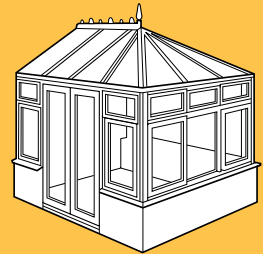

The Edwardian

Normally square or rectangular available in a variety of sizes and finishes to complement your home.