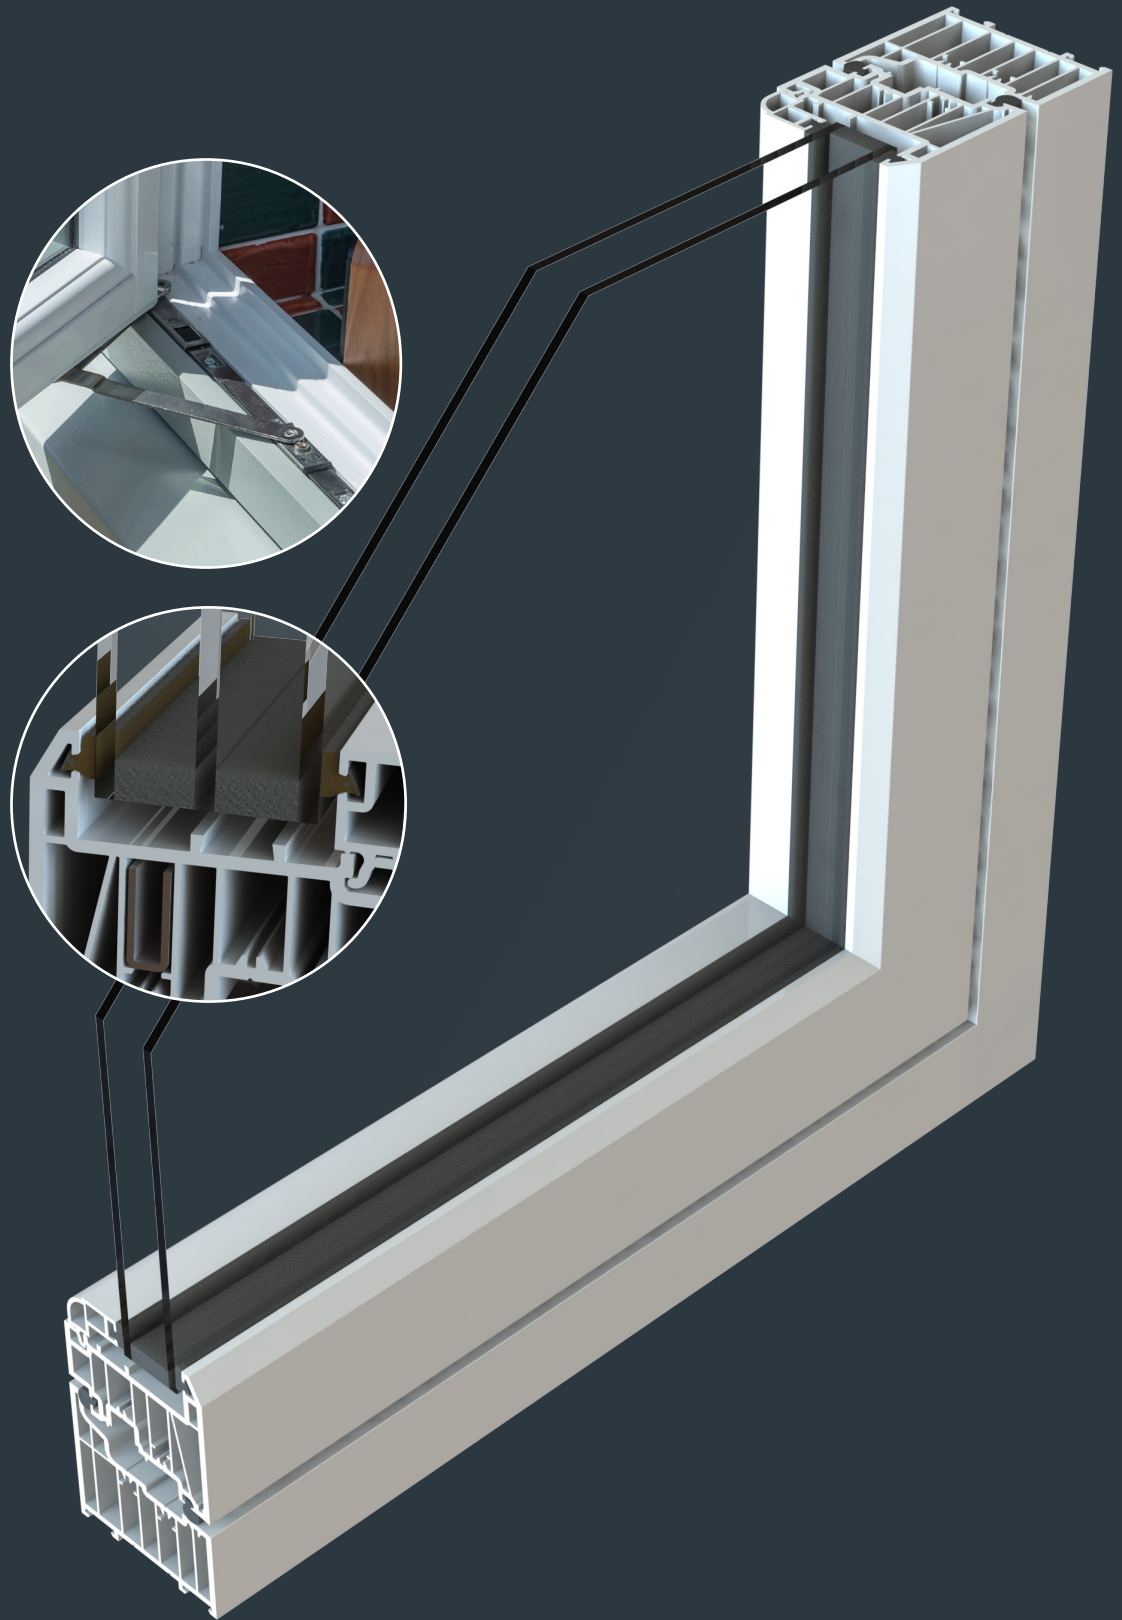

FEATURES & PERFORMANCE

R7

Market Leading Design for Modern Living

Easy-clean Rebate

Intelligently designed with an 'easy-clean' frame rebate, open your windows or doors and simply wipe clean, no sharp corners or deep grooves attracting dirt. We also have a variety of coloured bases, as an example; choose Eclectic Grey inside and out, you get a dark grey rebate to match! A uniquely clever design, for modern living.

Lock & Hinge Retention

Residence 7 boasts superior design details and screw retention reinforcements, locks and hinges are secured firmly into position. Residence 7 is also specifically designed to accommodate the additional weight of triple glazed units, allowing heavy duty hinges to fit and operate perfectly.

Energy Efficient Glazing

Residence 7 is designed to accommodate 'energy efficient glazing' this term is used to describe double glazing or triple glazing used in modern windows. Residence 7 has options for 28mm double glazing or 44mm triple glazing. The glazing bead is always on the inside which contributes to a higher security performance.

7 Chamber Design

Residence 7 has been engineered to meet current and anticipated future standards. Other window frames typically offer 3 or 5 chambers and are usually 70mm wide, R7 has 7 chambers and is 75mm wide, resulting in superior thermal, acoustic, strength and security performances.